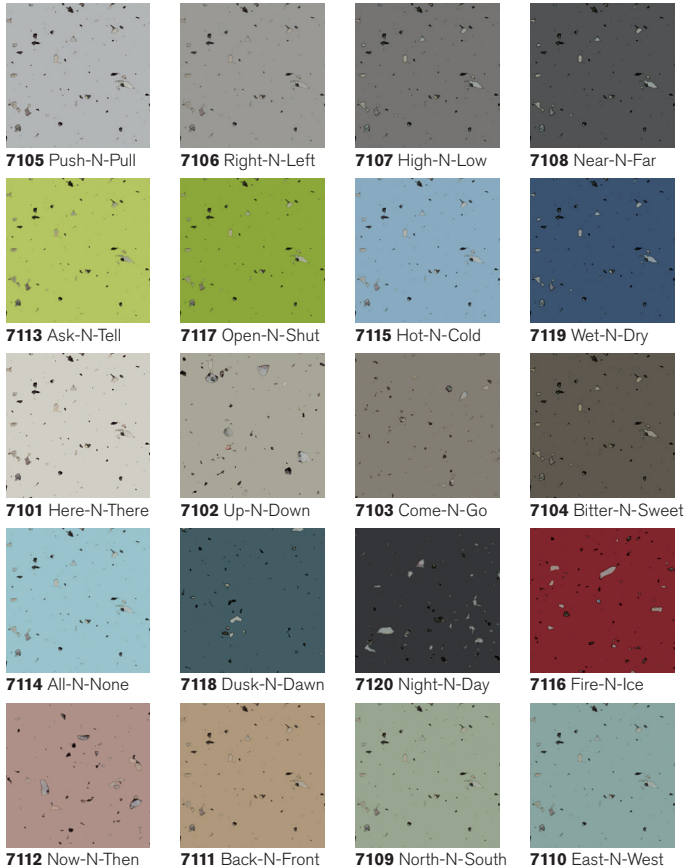

noraplan[®] unita[™]

noraplan unita combines solid granite and soft rubber for timeless, subdued style in a class of its own.

Rubber sheet flooring with fine, randomly dispersed granite chips and a smooth surface for use in heavy traffic areas.

noraplan unita

Art. 1640

15 m x 1.22 m (~49.21 ft x 48 in)

~2 mm

Errors and omissions excepted.

© Joachim Grothus / blocher partners

© Cr-beeldwerken

Accessories

Coordinating accessory color range

Art. 820
4 in covered
Rolls of ~120 LF
TP Rubber, Group 2

Art. 928
300 ml (10 fl oz)
~50-60 LF/unit

Art. 946
Round, 4 mm (~.16 in)
Rolls of ~328 LF

noraplan unita Color	nora® wall base	nora® cold weld	nora® heat weld
7101 Here-N-There	6232*	5301	7035
7102 Up-N-Down		2781	2781
7103 Come-N-Go	6204*	7033	7033
7104 Bitter-N-Sweet	6294*	7034	7034
7105 Push-N-Pull	6246*	6524	6524
7106 Right-N-Left	6298*	2382	2382
7107 High-N-Low	6286*	2931	2931
7108 Near-N-Far	6266*	7108	7108
7109 North-N-South		7109	7109
7110 East-N-West		7110	7110
7111 Back-N-Front	6248*	7111	7111
7112 Now-N-Then		7112	7112
7113 Ask-N-Tell		7113	7113
7114 All-N-None		7114	7114
7115 Hot-N-Cold		7115	7115
7116 Fire-N-Ice		6515	6515
7117 Open-N-Shut		7117	6658
7118 Dusk-N-Dawn		7118	7118
7119 Wet-N-Dry	6211*	6325	6325
7120 Night-N-Day	6235*	0716	2306