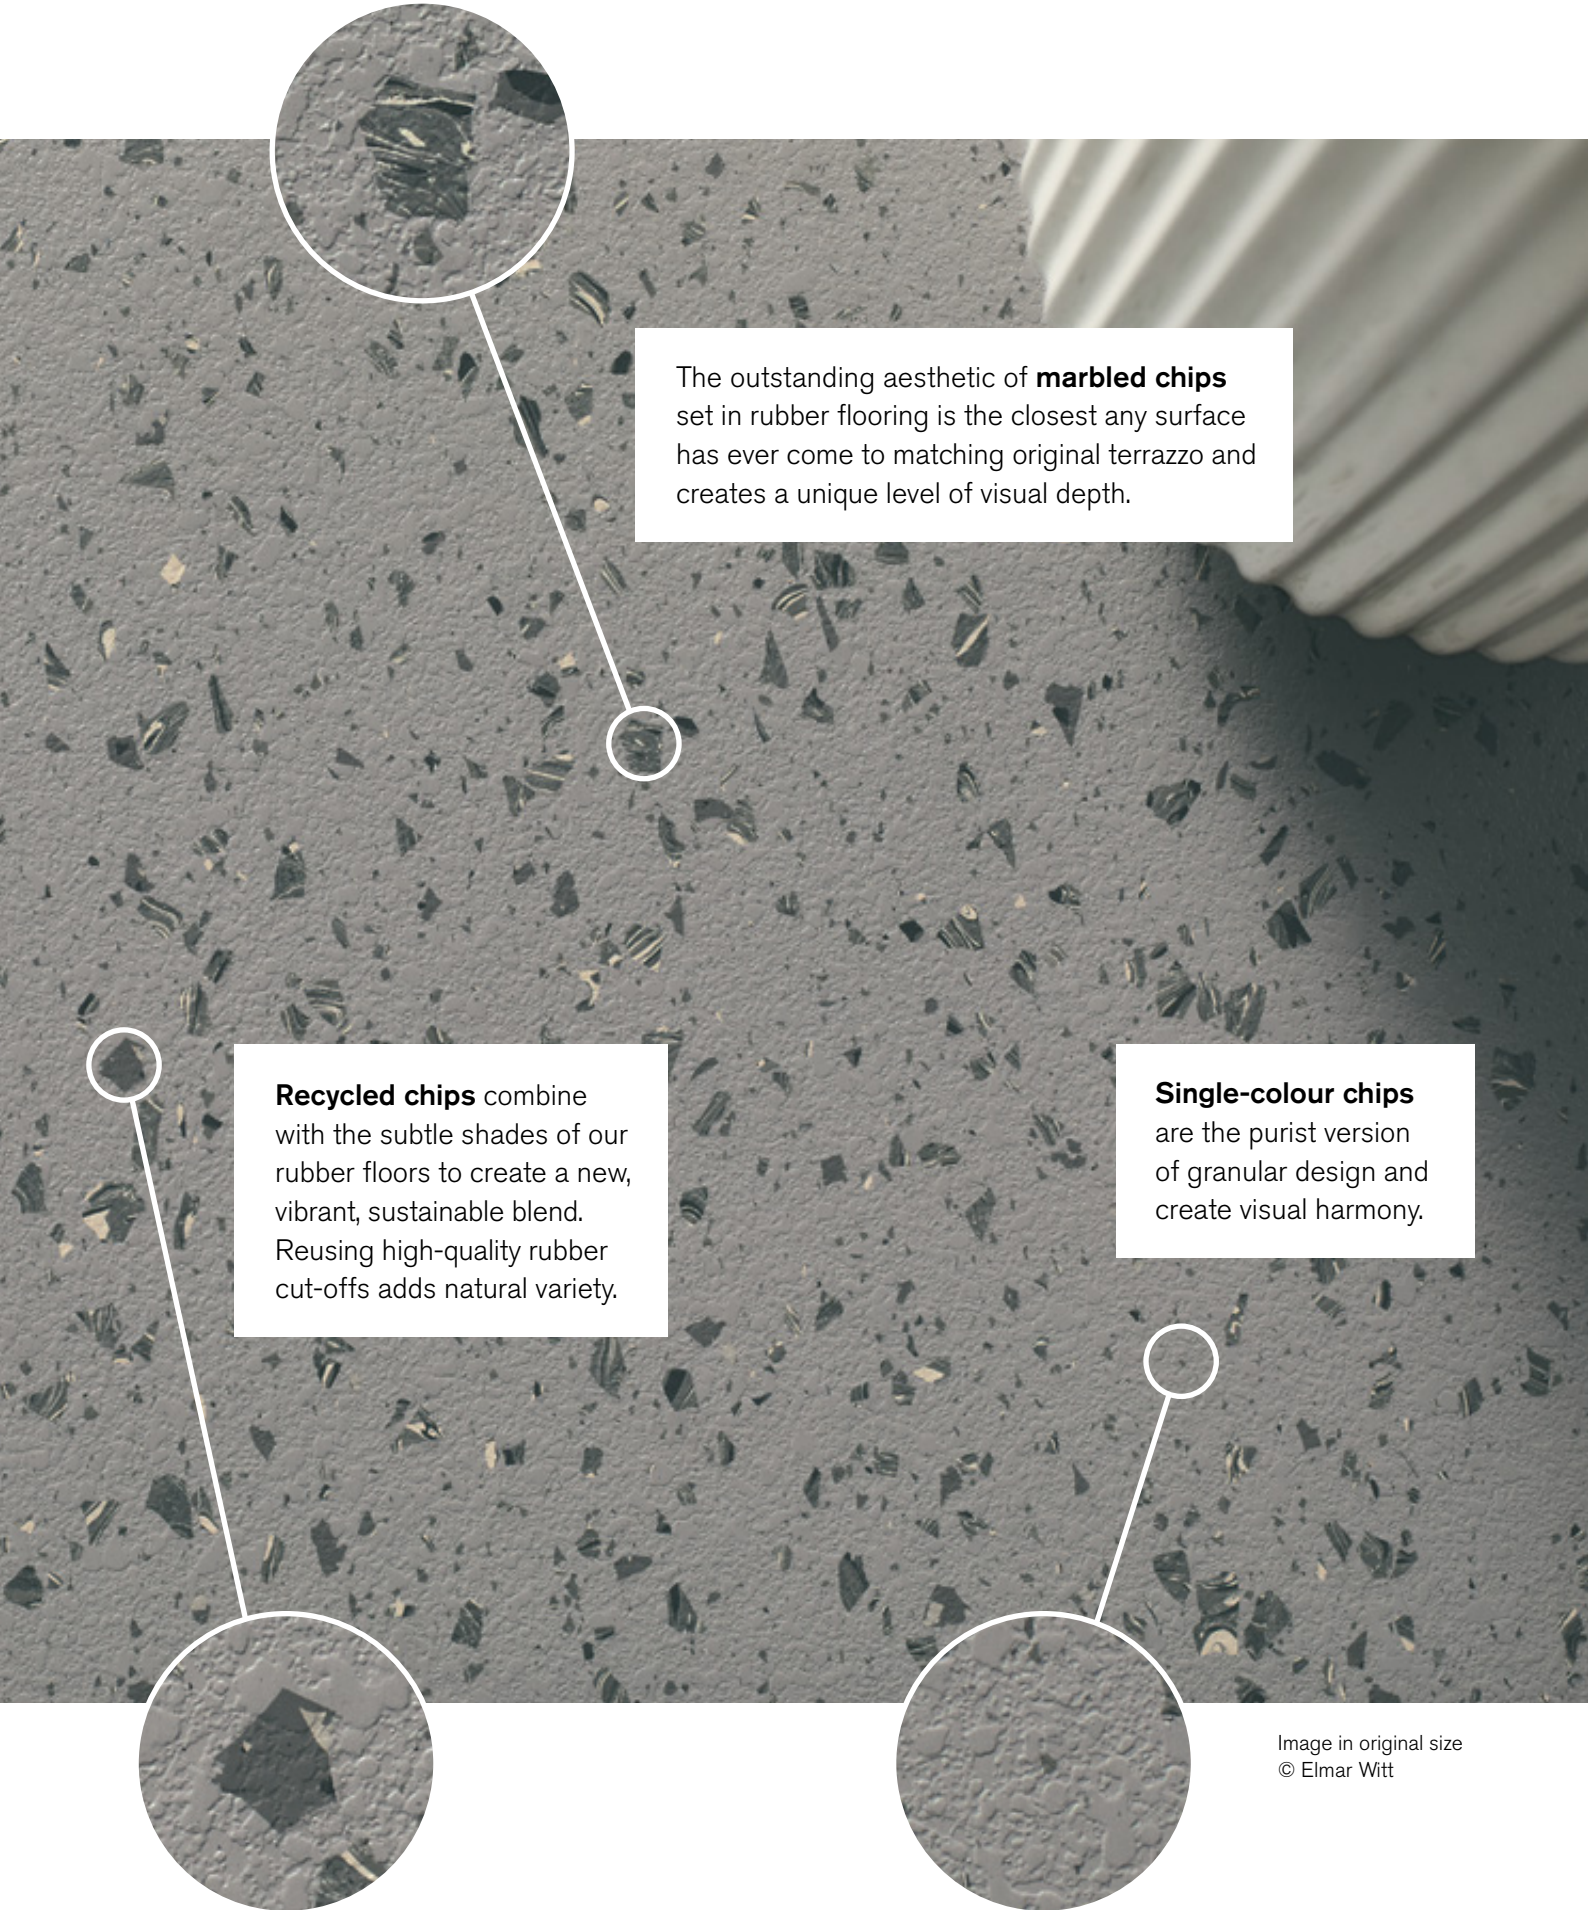

Unique design in every detail

norament 926 pado is characterized by its distinctive design, which features granulate embedded in rubber flooring. With three different approaches, this flooring offers you new perspectives:

- Marbled chips
- Recycled chips
- Single-colour chips

This flooring offers norament's world-renowned resilience and durability, making it perfect for entrance halls, exhibitions and other public spaces.

The outstanding aesthetic of **marbled chips** set in rubber flooring is the closest any surface has ever come to matching original terrazzo and creates a unique level of visual depth.

Recycled chips combine with the subtle shades of our rubber floors to create a new, vibrant, sustainable blend. Reusing high-quality rubber cut-offs adds natural variety.

Single-colour chips are the purist version of granular design and create visual harmony.

A rich blend of coloured chip structures

norament 926 pado tiles are available with a slightly structured two-tone surface in various designs. Choose from neutral and elegant or colourful and contrasting to create a unique floor aesthetic.