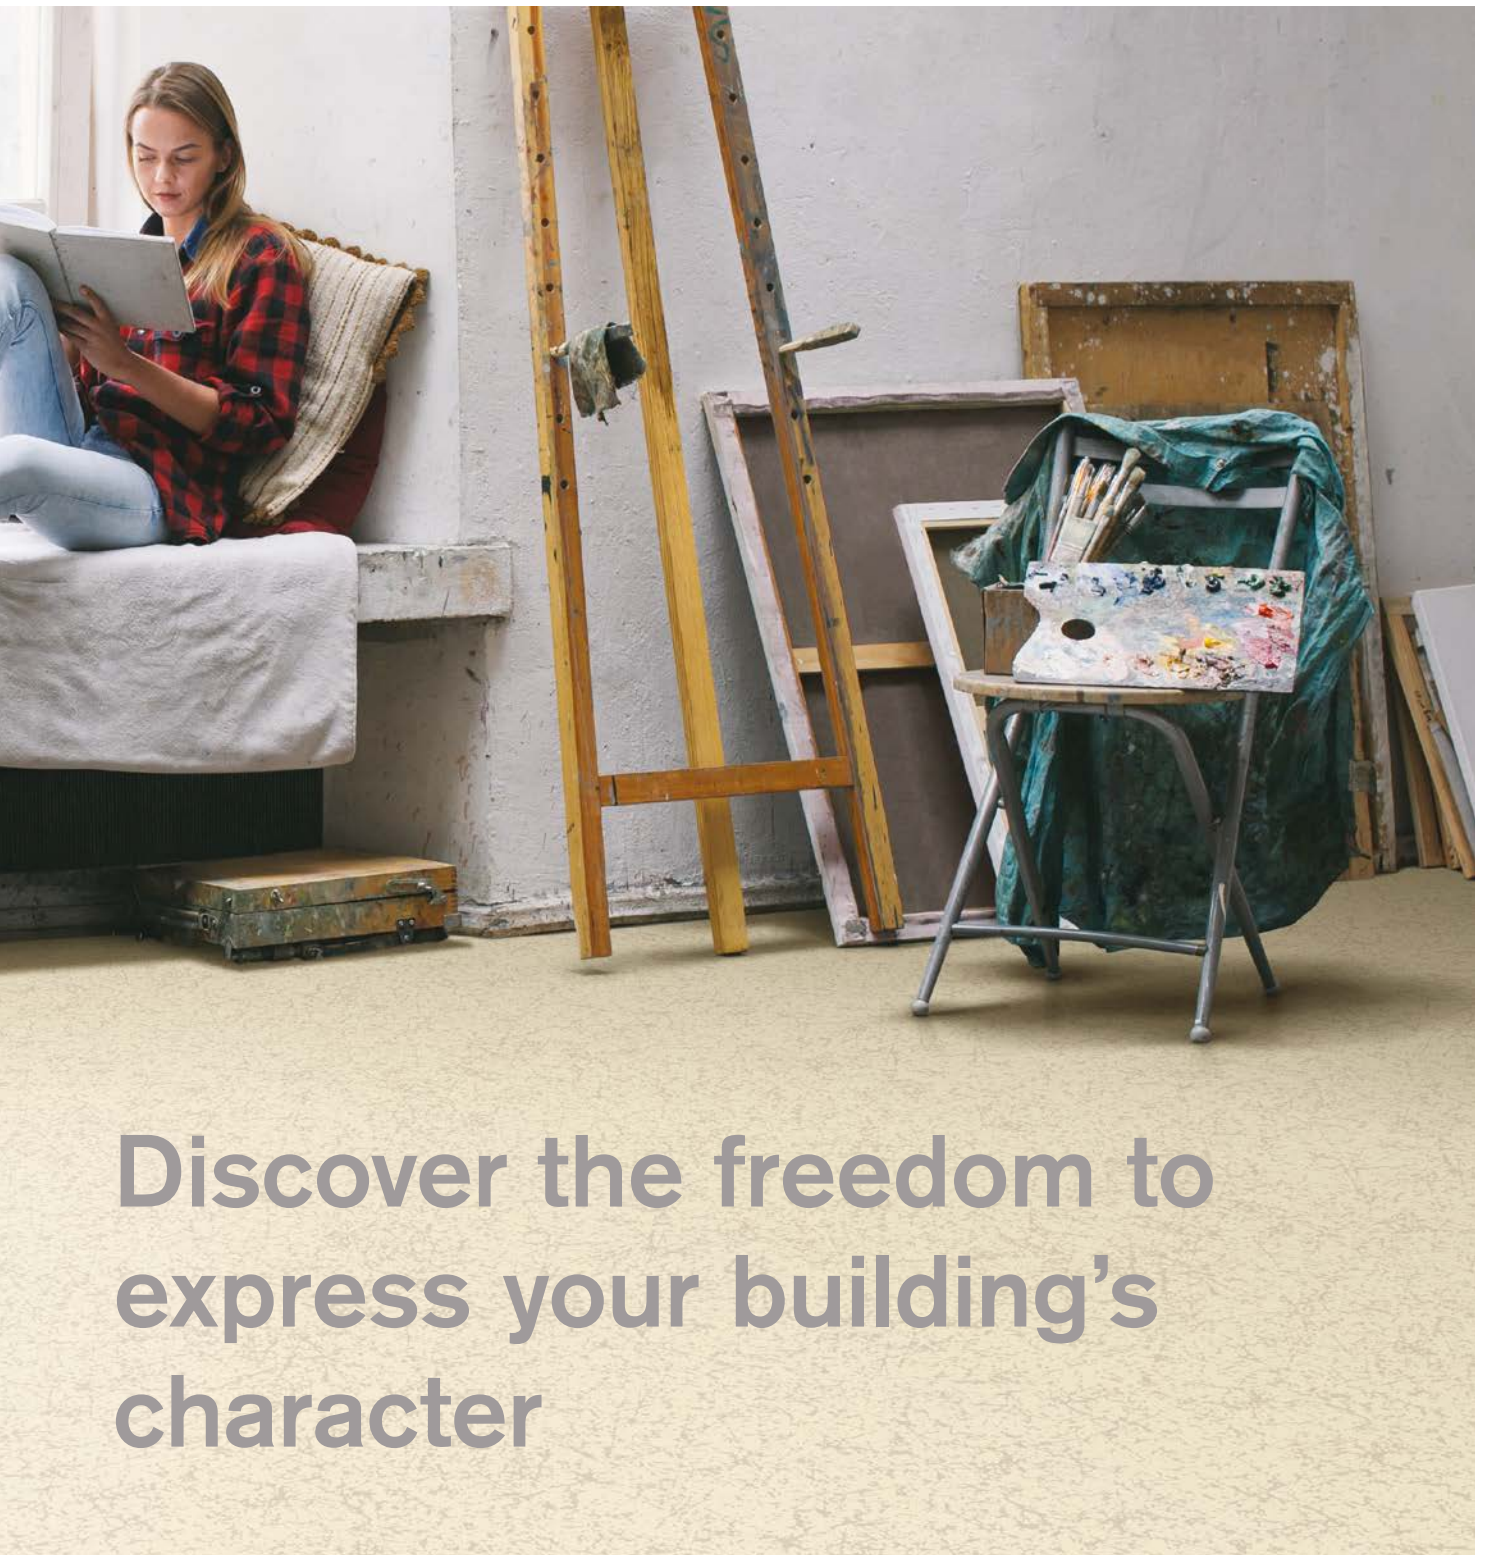

© nora

Discover the freedom to express your building's character

Discover noraplan® Iona

When it comes to finding inspiration, look no further than where you stand. Every floor is a canvas waiting to be brought to life. noraplan Iona brings the energy of an artist's studio to every room, creating a space

that invites innovation and visionary thinking. Let this exceptional design set the mood for a truly creative indoor environment that excites and engages the senses.